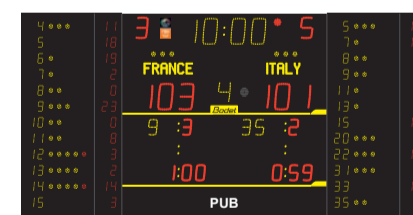

8NT325 - FS10 Alpha

- L 4000 x H 2000 x W 65 mm
- Timer / local time
- Scores - Digits: 25 cm
- Time-out indicators
- Period number
- Team fouls / sets won
- Game stop indicator
- Result of the previous sets
- 3 penalty countdowns per team with player number
- Individual foul indicators with programmable player numbers from 0 to 99
- Points per player
- Selectable team names or scrolling messages