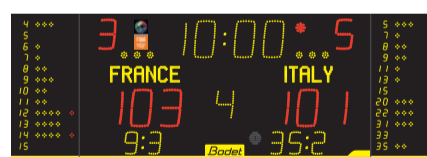

### 8020

- L 2000 x H 1000 x W 65 mm
- Timer / local time
- Scores - Digits: 20 cm
- Time-out indicators
- Period number
- Team fouls / sets won
- Service indicator
- Game stop indicator

### 8T120 Alpha

- L 2000 x H 1000 x W 65 mm
- Timer / local time
- Scores - Digits: 20 cm
- Time-out indicators
- Period number
- Team fouls / sets won
- 1 penalty countdown per team
- Service indicator
- Game stop indicator
- Selectable team names or scrolling messages

### 8NT220 Alpha

- L 2000 x H 1700 x P 65 mm
- Timer / local time
- Scores - Digits: 20 cm
- Time-out indicators
- Period number
- Team fouls / sets won
- Game stop indicator
- Result of the previous sets
- 2 penalty countdowns per team with player numbers
- Selectable team names or scrolling messages

### 8025 Alpha

- L 2000 x H 1000 x W 65 mm
- Timer / local time
- Scores - Digits: 25 cm
- Time-out indicators
- Period number
- Team fouls / sets won
- Game stop indicator
- Selectable team names or scrolling messages