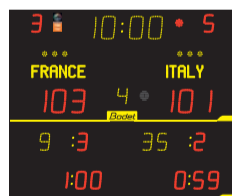

### 8015

- L 1200 x H 700 x W 65 mm
- Timer / local time
- Scores - Digits: 15 cm
- Time-out indicators
- Period number
- Team fouls / penalty indicators
- Game stop indicator

### 8T215 - F6

- L 2200 x H 1000 x W 65 mm
- Timer / local time
- Scores - Digits: 15 cm
- Time-out indicators
- Period number
- Team fouls / sets won
- Game stop indicator
- Selectable team names or scrolling messages
- Penalty countdowns
- Individual foul indicators with programmable player numbers from 0 to 99

### 8020

- L 2000 x H 1000 x W 65 mm
- Timer / local time
- Scores - Digits: 20 cm
- Time-out indicators
- Period number
- Team fouls / sets won
- Service indicator
- Game stop indicator

### 8T120 Alpha

- L 2000 x H 1000 x W 65 mm
- Timer / local time
- Scores - Digits: 20 cm
- Time-out indicators
- Period number
- Team fouls / sets won
- 1 penalty countdown per team
- Service indicator
- Game stop indicator
- Selectable team names or scrolling messages